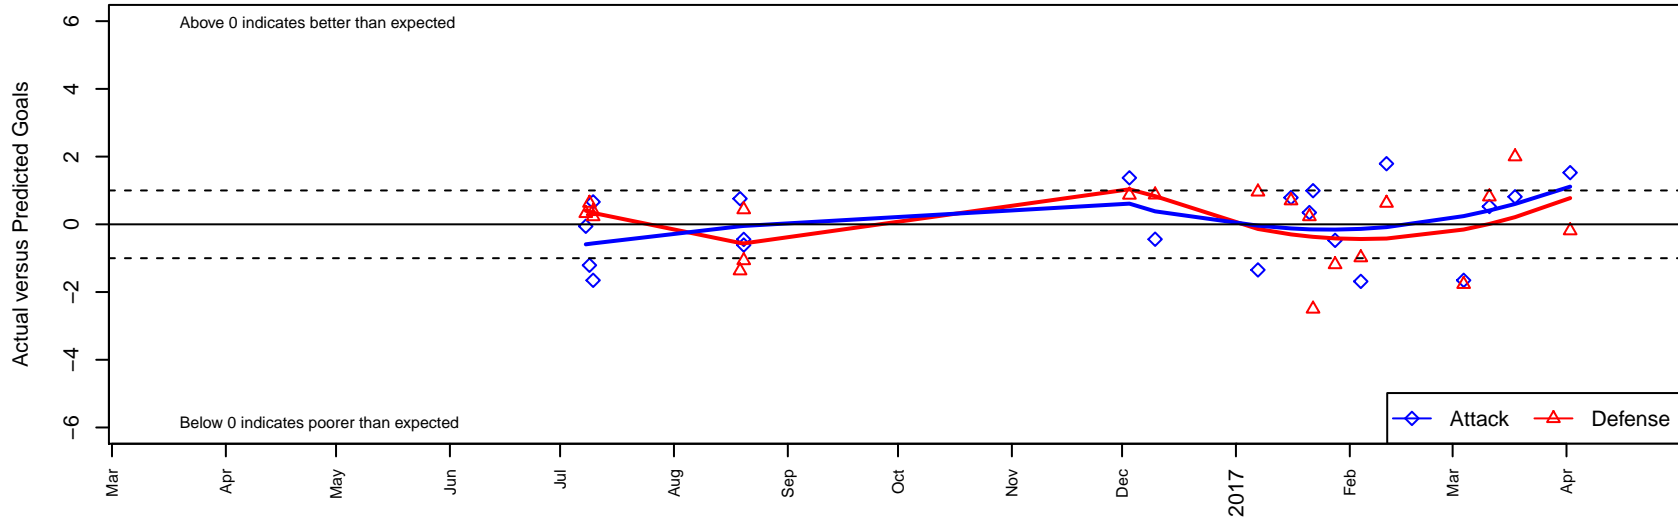

Seattle United NE Blue G00

Seattle United Regional
 Seattle, WA
 G00 total strength=1505
 attack=14.18 defense=9.32
 spr league = Win NPSL Div 1 (00) U17

alt names used:
 Seattle United NE G00 Blue
 Seattle United NE G00 Blue
 SEATTLE UNITED NE G00 BLUE (WA)
 Seattle United NE G00 Blue
 Seattle United NE G00 Blue

Venues played:
 2016 Seattle United Cup GU17 Silver
 2016 Bigfoot Gold U17
 2016 Win NPSL Division 1 (00) U17
 2016 WYS Presidents Cup G00 Div 2

Seattle United NE Blue G00
 Dots are actual minus expected GF (blue circles) and GA (red triangles).
 Blue line is smoothed change in attack strength. Red is smoothed change in defense strength.

**attack and defense variance (black dot)
relative to other teams
and top 10 in region**

**attack and defense rating
relative to others at age
and all opponents in last 13 months**

**attack and defense rating
relative to others at age
and all opponents in last 13 months**

Performance relative to 13 month average

Performance relative to 13 month average

Distribution of opponents
 Red = Lose zone, Blue = Win zone, Green = Even
 Black line separates win/lose zones

lot. A=Neither has attack advantage, B=Opponent has both attack and defense advantage, C=Opponent has both attack and defense disadvantage, D=Both have