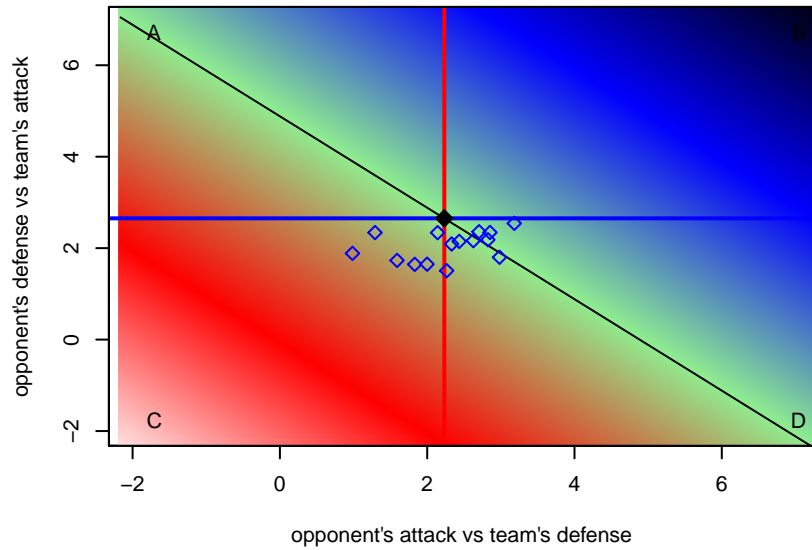

Venues played:
 2016 Seattle United Cup GU17 Silver
 2016 Bigfoot Gold U17
 2016 Win NPSL Division 1 (00) U17
 2016 WYS Presidents Cup G00 Div 2

Seattle United NE Blue G00
 Dots are actual minus expected GF (blue circles) and GA (red triangles).
 Blue line is smoothed change in attack strength. Red is smoothed change in defense strength.

**attack and defense variance (black dot)
relative to other teams
and top 10 in region**

**attack and defense rating
relative to others at age
and all opponents in last 13 months**

**attack and defense rating
relative to others at age
and all opponents in last 13 months**

Performance relative to 13 month average

Performance relative to 13 month average

Distribution of opponents
 Red = Lose zone, Blue = Win zone, Green = Even
 Black line separates win/lose zones

lot. A=Neither has attack advantage, B=Opponent has both attack and defense advantage, C=Opponent has both attack and defense disadvantage, D=Both have