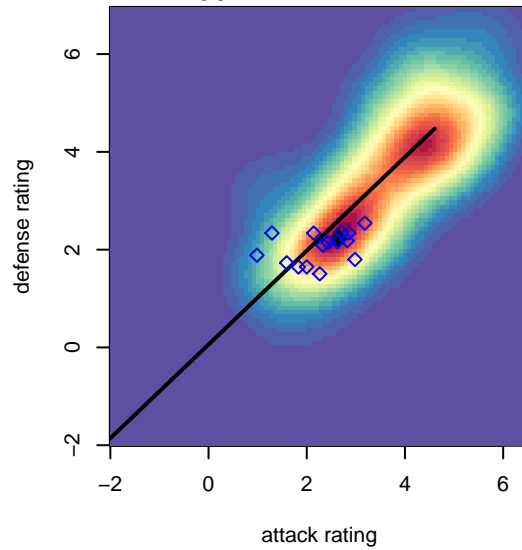

Seattle United NE Blue G00

Seattle United Regional
 Seattle, WA
 G00 total strength=1505
 attack=14.18 defense=9.32
 spr league = Win NPSL Div 1 (00) U17

alt names used:
 Seattle United NE G00 Blue
 Seattle United NE G00 Blue
 SEATTLE UNITED NE G00 BLUE (WA)
 Seattle United NE G00 Blue
 Seattle United NE G00 Blue

Venues played:
 2016 Seattle United Cup GU17 Silver
 2016 Bigfoot Gold U17
 2016 Win NPSL Division 1 (00) U17
 2016 WYS Presidents Cup G00 Div 2

Seattle United NE Blue G00
 Dots are actual minus expected GF (blue circles) and GA (red triangles).
 Blue line is smoothed change in attack strength. Red is smoothed change in defense strength.

**attack and defense variance (black dot)
relative to other teams
and top 10 in region**

**attack and defense rating
relative to others at age
and all opponents in last 13 months**

**attack and defense rating
relative to others at age
and all opponents in last 13 months**

Performance relative to 13 month average

Performance relative to 13 month average

Distribution of opponents
 Red = Lose zone, Blue = Win zone, Green = Even
 Black line separates win/lose zones

lot. A=Neither has attack advantage, B=Opponent has both attack and defense advantage, C=Opponent has both attack and defense disadvantage, D=Both have