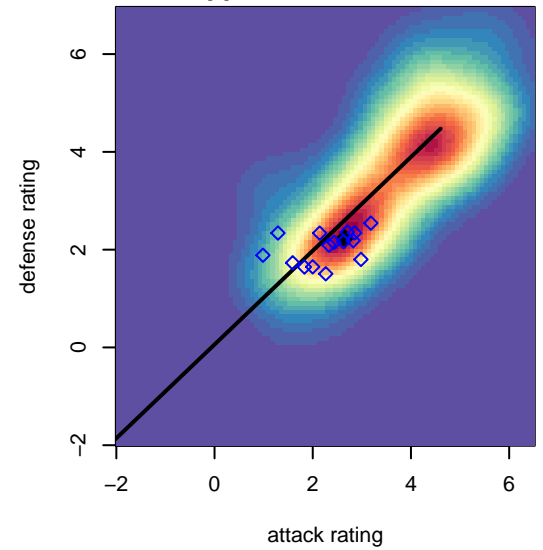

Seattle United NE Blue G00

Seattle United Regional
 Seattle, WA
 G00 total strength=1505
 attack=14.18 defense=9.32
 spr league = Win NPSL Div 1 (00) U17

alt names used:
 Seattle United NE G00 Blue
 Seattle United NE G00 Blue
 SEATTLE UNITED NE G00 BLUE (WA)
 Seattle United NE G00 Blue
 Seattle United NE G00 Blue

Venues played:
 2016 Seattle United Cup GU17 Silver
 2016 Bigfoot Gold U17
 2016 Win NPSL Division 1 (00) U17
 2016 WYS Presidents Cup G00 Div 2

Seattle United NE Blue G00
 Dots are actual minus expected GF (blue circles) and GA (red triangles).
 Blue line is smoothed change in attack strength. Red is smoothed change in defense strength.

**attack and defense variance (black dot)
relative to other teams
and top 10 in region**

**attack and defense rating
relative to others at age
and all opponents in last 13 months**

**attack and defense rating
relative to others at age
and all opponents in last 13 months**

Performance relative to 13 month average

Performance relative to 13 month average

Distribution of opponents
 Red = Lose zone, Blue = Win zone, Green = Even
 Black line separates win/lose zones

lot. A=Neither has attack advantage, B=Opponent has both attack and defense advantage, C=Opponent has both attack and defense disadvantage, D=Both have